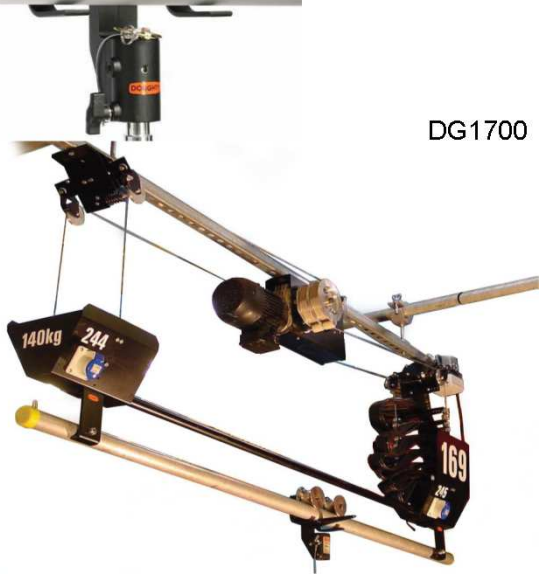

DG1660	PANTOGRAPH 2 SPRING X 2.20M (12KG SWL)		605,07
DG1662	PANTOGRAPH 2 SPRING X 3.0M (12KG SWL)		674,72
DG1664	PANTOGRAPH 2 SPRING X 4.0M (12KG SWL)		853,21
DG1666	PANTOGRAPH 2 SPRING X 5.0M (12KG SWL)		979,44
DG1670	PANTOGRAPH 3 SPRING X 2.20M (20KG SWL)		692,14
DG1672	PANTOGRAPH 3 SPRING X 3.0M (20KG SWL)		757,42
DG1674	PANTOGRAPH 3 SPRING X 4.0M (20KG SWL)		966,38
DG1676	PANTOGRAPH 3 SPRING X 5.0M (20KG SWL)		1.092,61
DG1680	PANTOGRAPH 4 SPRING X 2.20M (27KG SWL)		835,94
DG1682	PANTOGRAPH 4 SPRING X 3.0M (27KG SWL)		901,01
DG1684	PANTOGRAPH 4 SPRING X 4.0M (27KG SWL)		1.109,98
DG1686	PANTOGRAPH 4 SPRING X 5.0M (27KG SWL)		1.236,23
DG1694	PANTOGRAPH 5 SPRING X 4.0M (36KG SWL)		1.253,59
DG1696	PANTOGRAPH 5 SPRING X 5.0M (36KG SWL)		1.379,83

DG1600	STANDARD BARREL TROLLEY - PHANTOGRAPS		128,30